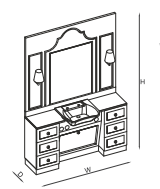

Pablo

PABLO