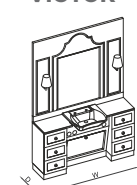

Back Wash Unit

Recommended
barber chairs

Victor

VICTOR

W : 140 cm
D : 45 cm
H : 210 cm